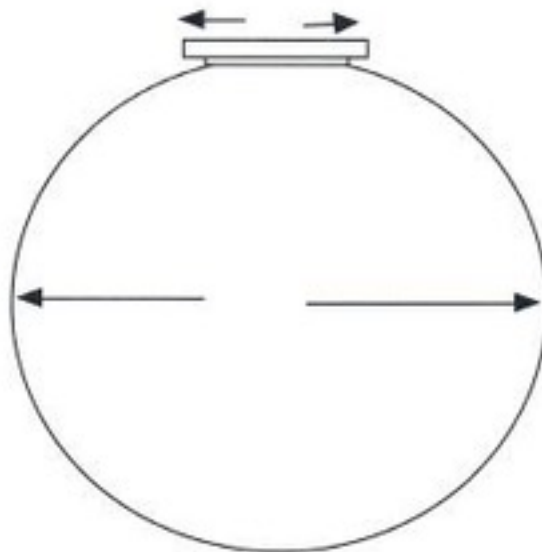

PARS Lighting products Company

3225 West Whipple Road Union City, CA 94587-1218

Tele (510) 475-6363

Fax (510) 475-6365

Measurements needed for
Globe with opening (no Neck)
Please specify color and
number of units needed

Measurements needed for
Globe with neck.
Please specify color and
number of units needed